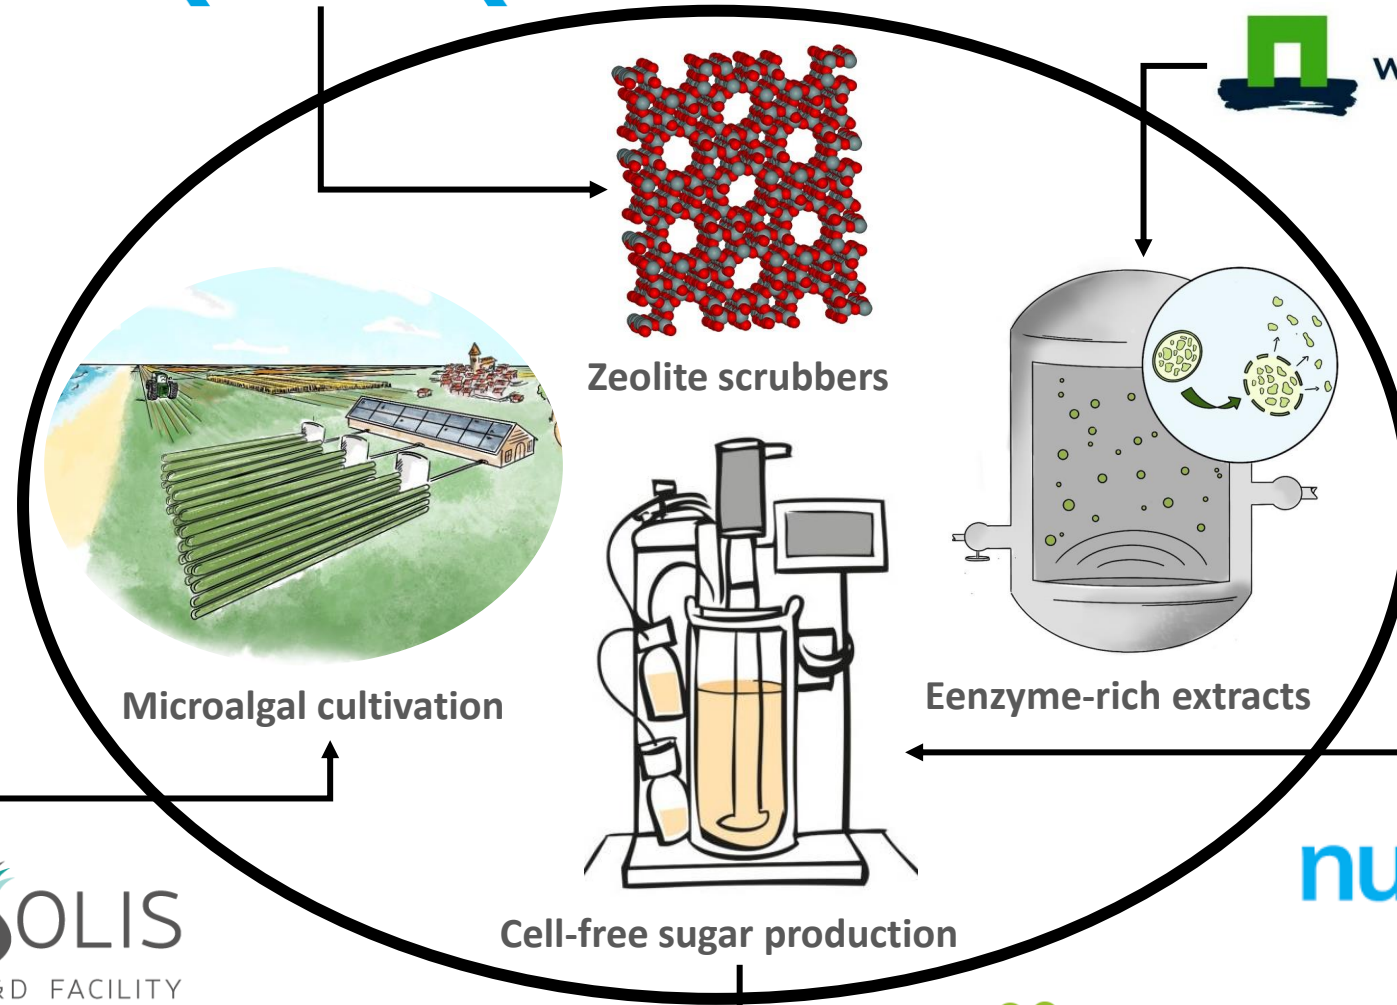

2022 MELISSA CONFERENCE
8-9-10 NOVEMBER 2022

CREATING
A CIRCULAR
FUTURE

Extracellular conversion of CO₂ into sugars and other functional food ingredients: SweetAir

Dr. Iulian Z. Boboescu
Biorefinery Theme Leader
Bioprocess Engineering Chair
Wageningen University, The Netherlands

Microbial processes

Carbon emissions

Deep-space missions

Potential solution

Microalgal farming

CO₂ scrubbers

Air

Biomass recirculation

Pigments

Antioxidants

MELISSA

Challenges

External fields + NaDES

Simple sugars

Cell-free production system

QinetiQ

Partners

ALGO SOLIS
MICROALGAE R&D FACILITY

Cell-free sugar production

Eenzyme-rich extracts

Zeolite scrubbers

Microalgal cultivation

nuclera

Impact